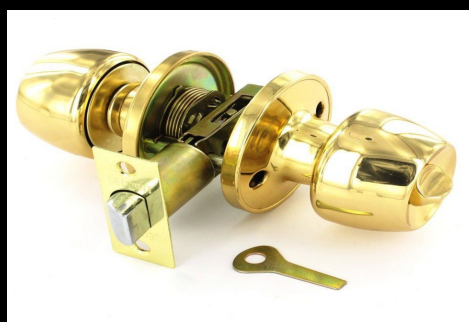

Door Knobs

Stainless Steel Door Knobs

Entrance

Size SSS
60 / 70mm 2953SSS

Privacy

Size SSS
60 / 70mm 2954SSS

Passage

Size SSS
60 / 70mm 2955SSS

Electro Brass Door Knobs

Entrance

Size PB
60 / 70mm 2950PB

Privacy

Size PB
60 / 70mm 2951PB

Passage

Size PB
60 / 70mm 2952PB