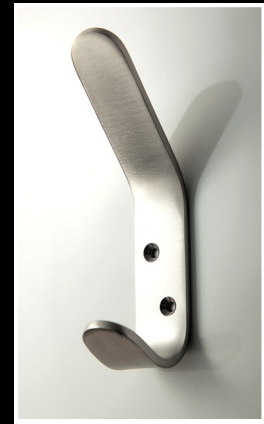

## Stainless Steel

SSS

PSS

HDHCSSS

HDHCPSS

Our heavy duty hat & coat hooks are manufactured from 5mm thick stainless steel.

127mm long 5mm thick

## Powder Coated Steel

CODE:

HDHCPC

We can powder coat our heavy duty hat and coat hooks to standard RAL colours.