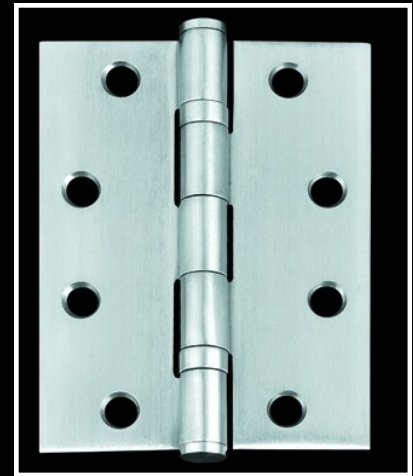

Hinges

Pozi Drive Screws
Security Pinned Caps
BS EN 1634-1 :2000 Fire Tested
FD60 timber
FD240 steel
BS EN 1935:2002 Performance tested

Size	Leaf thickness	BS EN 1935	SSS	PSS	EB on Stainless
4" x 3"	3.0mm	13	BBH13SSS	BBH13PSS	BBH13PB
3" x 2"	2.0mm	7	BBH7SSS	BBH13PSS	BBH13PB

Single Action Spring Hinges

Size	Silver	SSS	PB
75mm	SASH3SILV	SASH3SSS	SASH3PB
100mm	SASH4SILV	SASH4SSS	SASH4PB
125mm	SASH5SILV	SASH5SSS	SASH5PB
150mm	SASH6SILV	SASH6SSS	SASH6PB

Double Action Spring Hinges

Size	Silver	SSS	PB
75mm	DASH3SILV	DASH3SSS	DASH3PB
100mm	DASH4SILV	DASH4SSS	DASH4PB
125mm	DASH5SILV	DASH5SSS	DASH5PB
150mm	DASH6SILV	DASH6SSS	DASH6PB